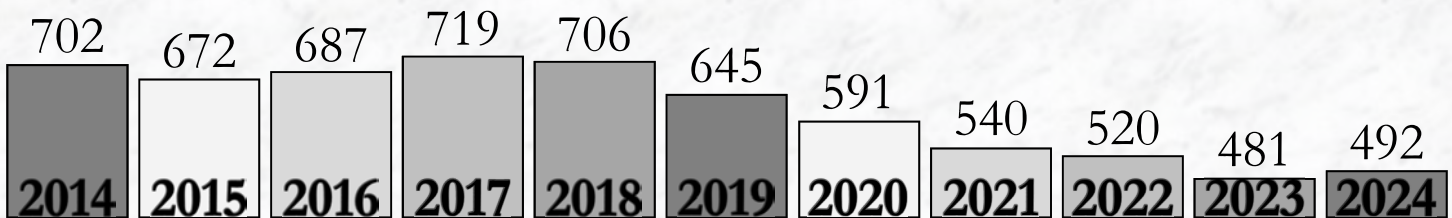

Who We License

17,327 Individuals are licensed to practice in Arkansas.

Pharmacists

Interns

Technicians