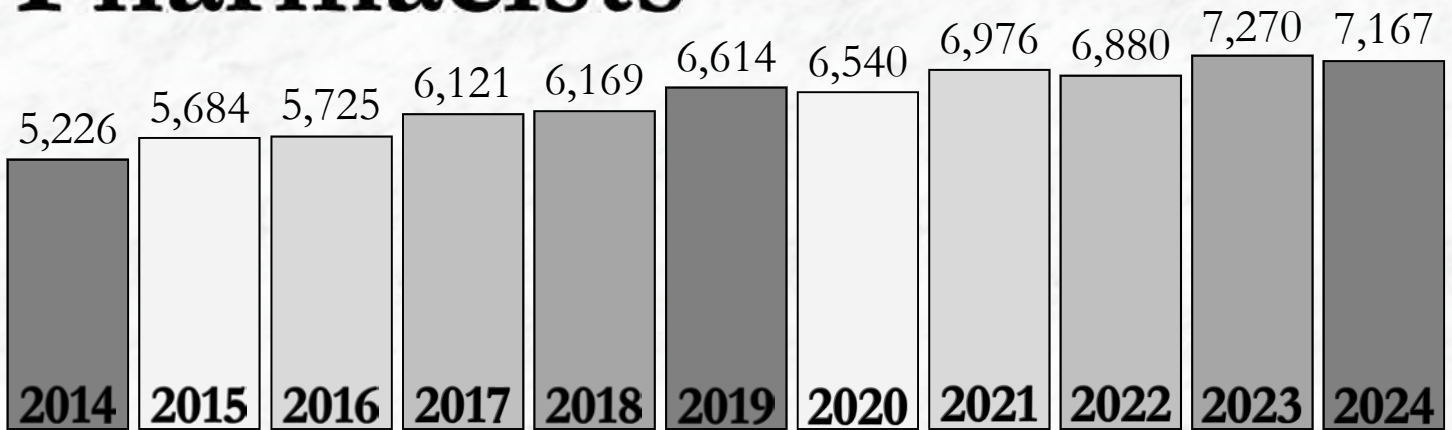

Who We License

17,327 Individuals are licensed to practice in Arkansas.

Pharmacists