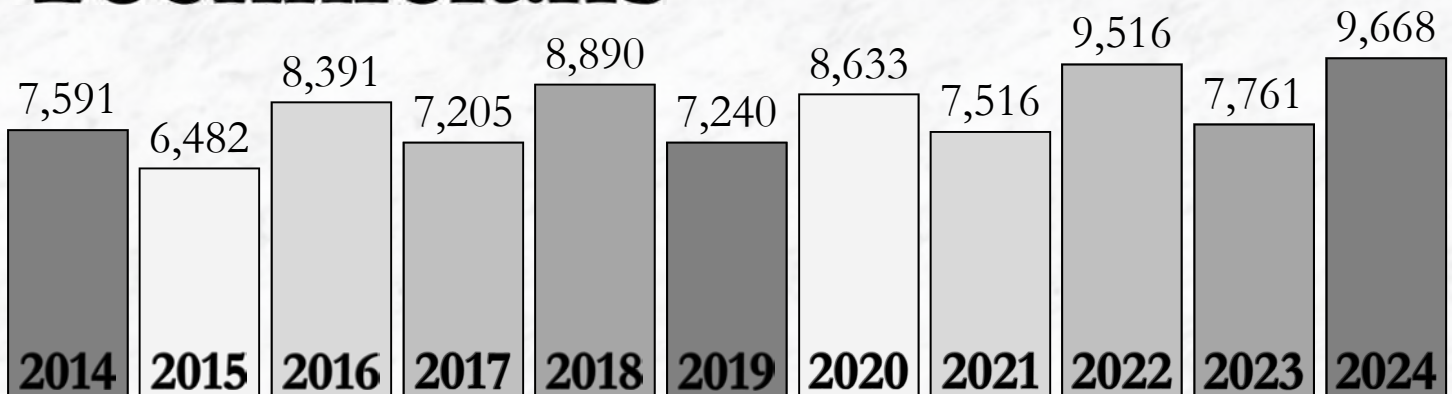

Technicians