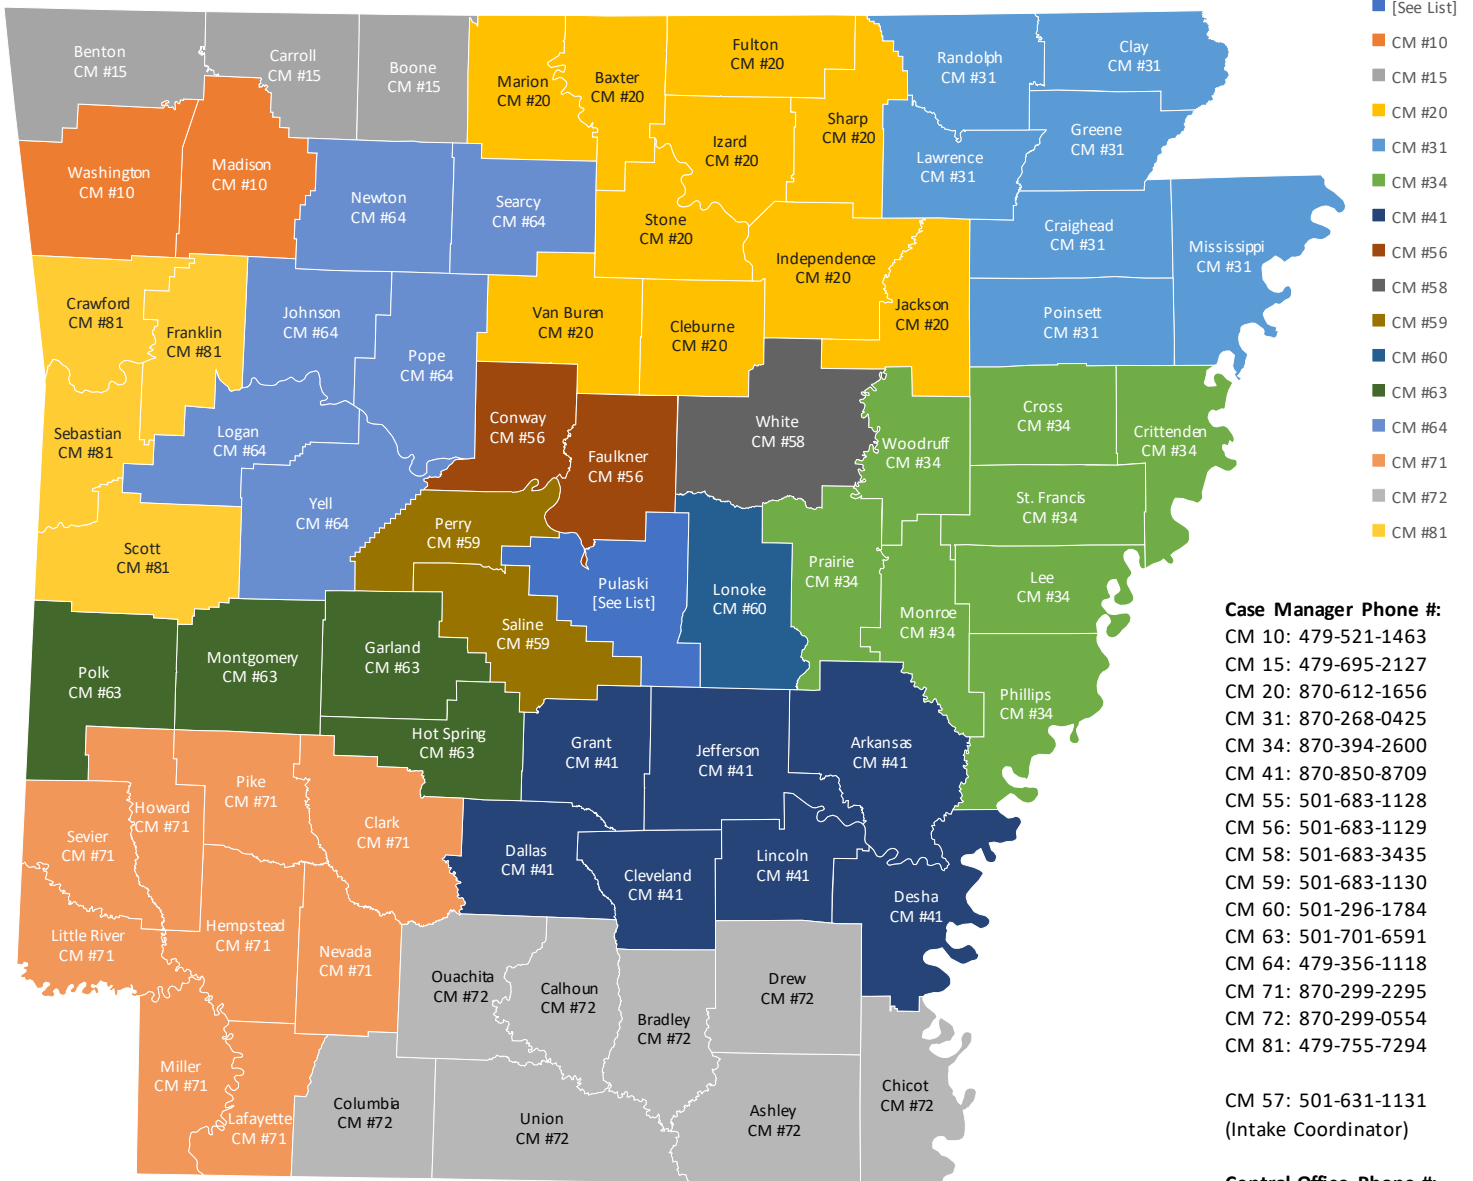

ASCC Case Manager Coverage Map

CM 55: Pulaski (North L.R. & L.R. ZIP Codes 72201, 72202, 72203, 72204)
 CM 56: Pulaski (Sherwood, Maumelle)
 CM 58: Pulaski (L.R. ZIP Codes 72205, 72207, 72210, 72211, 72212, 72223, 72227)
 CM 59: Pulaski (Alexander, College Station, Hensley, L.R. ZIP Code 72206, Mabelvale, Roland, Sweet Home)
 CM 60: Pulaski (Cabot, Jacksonville, L.R. ZIP Code 72209, Scott)