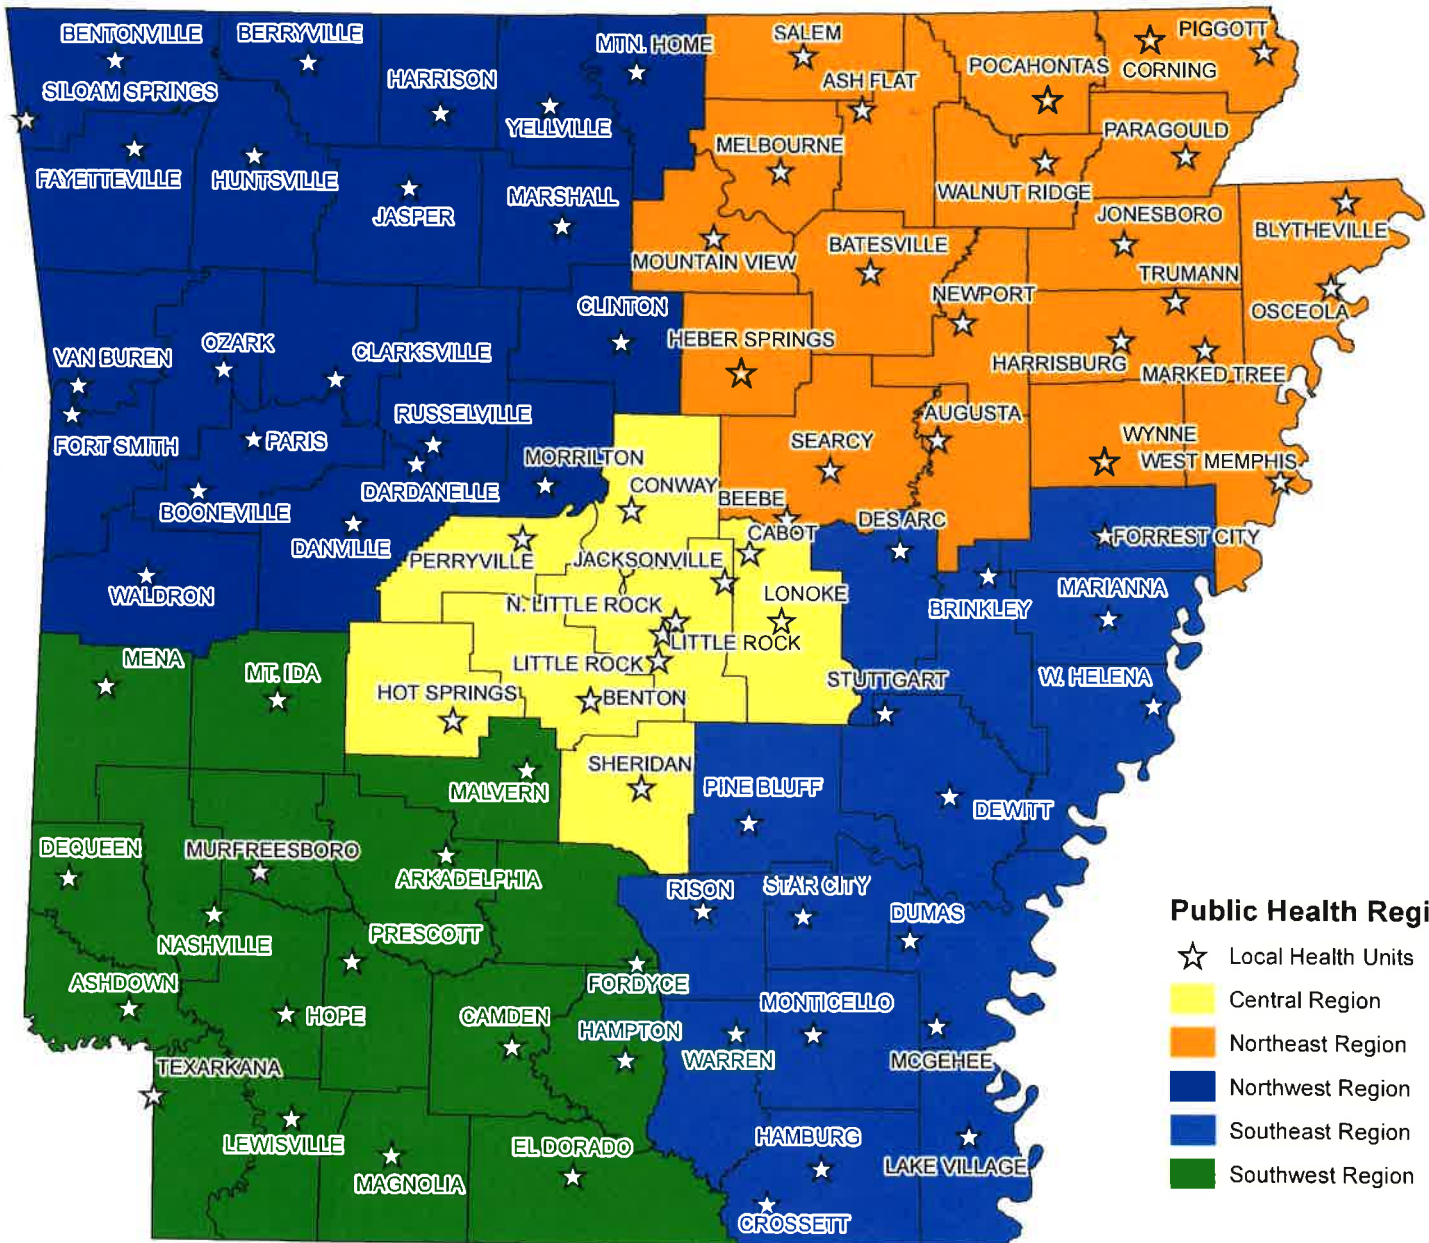

# Arkansas Public Health Regions and Local Health Units

## Public Health Regions

- ☆ Local Health Units
- Yellow Central Region
- Orange Northeast Region
- Dark Blue Northwest Region
- Medium Blue Southeast Region
- Green Southwest Region